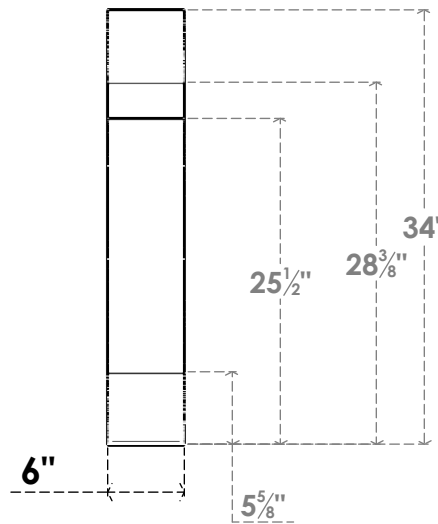

ITEM NUMBER: BRCPC060X26000X34000OLY

6"W X 26"D X 34"H OLYMPIC ARCHITECTURAL GRADE PVC CLOSED KNEE BRACE

SIDE PROFILE

FRONT PROFILE

ISOMETRIC

EKENA MILLWORK
2300 WEST MAIN ST.
CLARKSVILLE, TX 75426
TOLL FREE: 866-607-0453
WWW.EKENAMILLWORK.COM

NOTES

1. INSTALLATION TO BE COMPLETED IN ACCORDANCE WITH MANUFACTURER'S SPECIFICATIONS.
2. DRAWING MAY NOT BE TO SCALE
3. THIS DRAWING IS INTENDED FOR DESIGN AND PLANNING PURPOSES ONLY.
4. ALL INFORMATION CONTAINED HEREIN WAS CURRENT AT THE TIME OF DEVELOPMENT BUT MUST BE REVIEWED AND APPROVED BY THE PRODUCT MANUFACTURER TO BE CONSIDERED ACCURATE.
5. ARCHITECTURAL GRADE PVC PRODUCTS ARE MADE FROM EXPANDED CELLULAR PVC AND COME NATURALLY WHITE BUT MAY BE PAINTED