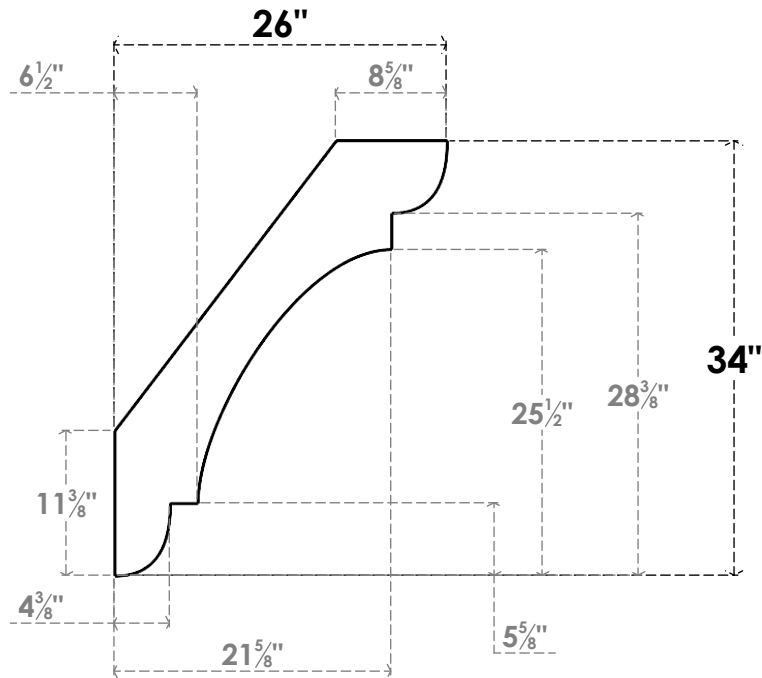

ITEM NUMBER: BRCPC060X26000X34000OLY

6"W X 26"D X 34"H OLYMPIC ARCHITECTURAL GRADE PVC CLOSED KNEE BRACE

SIDE PROFILE

FRONT PROFILE

ISOMETRIC

EKENA MILLWORK
2300 WEST MAIN ST.
CLARKSVILLE, TX 75426
TOLL FREE: 866-607-0453
WWW.EKENAMILLWORK.COM